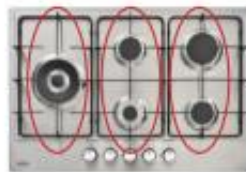

3pcs

60cm Black (Glass/Steel)

70/75cm Black